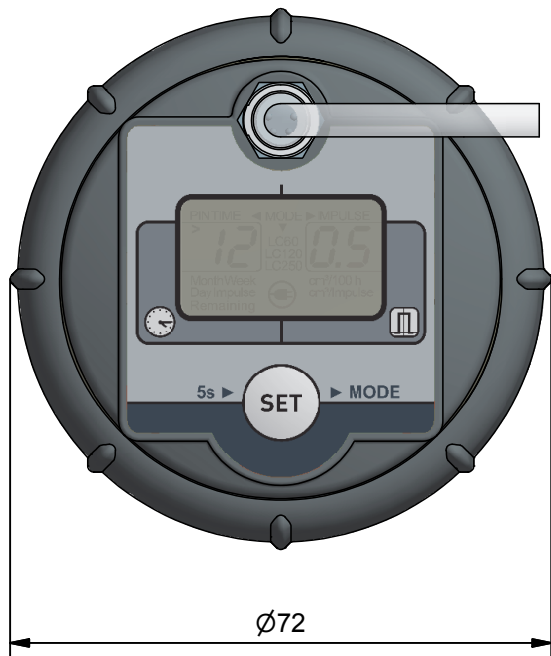

(min. 245)

Scale: 1:1	Date: 12.09.2016	Material: plastic	Description: perma STAR CONTROL Drive Gen 2.0 + perma STAR LC 120 perma STAR CONTROL Antrieb Gen 2.0 + perma STAR LC 120	 <small>perma-tec GmbH & Co. KG Hammelburger Str. 21 97717 EUERDORF / GERMANY</small>
Size: A3	Revision / drawn: B / sbr	Part No.		